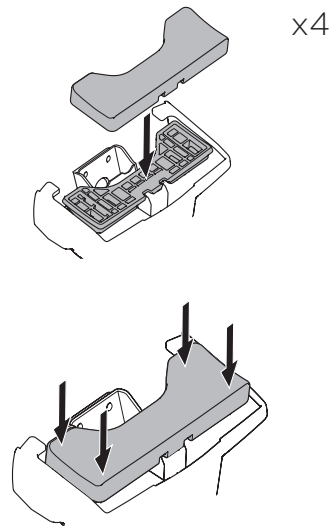

1

Kit 5123

LAND ROVER Freelander 2, 5-dr SUV, 07-14

ISO 11154-E

1 KIT + FOOT PACK 2

2

3

THULE WingBar Evo	THULE WingBar Edge	THULE WingBar	THULE SquareBar	Evo X (scale)	Edge X (scale)
LAND ROVER Freelander 2, 5-dr SUV, 07-14				46	E
THULE ProBar	THULE SlideBar				X (mm/inch)
LAND ROVER Freelander 2, 5-dr SUV, 07-14				1111 mm / 43 3/4"	

THULE WingBar Evo	THULE WingBar Edge	THULE WingBar	THULE SquareBar	Evo Y (scale)	Edge Y (scale)
LAND ROVER Freelander 2, 5-dr SUV, 07-14				44	I
THULE ProBar	THULE SlideBar				Y (mm/inch)
LAND ROVER Freelander 2, 5-dr SUV, 07-14				1091 mm / 43"	

	W (mm/inch)	Z (mm/inch)
LAND ROVER Freelander 2, 5-dr SUV, 07-14	700 mm / 27 1/2"	310 mm / 12 1/4"