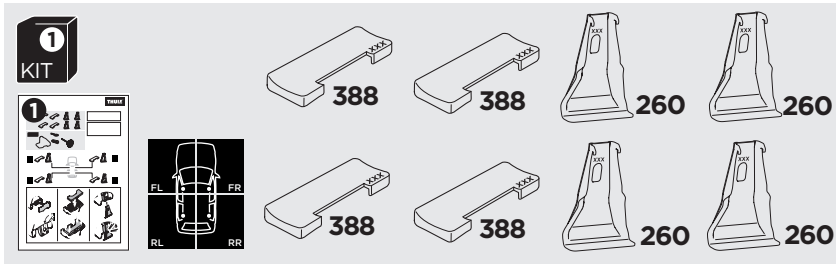

1

Kit 5123

LAND ROVER Freelander 2, 5-dr SUV, 07-14

ISO 11154-E

1 KIT + FOOT PACK 2

2

3

THULE WingBar Evo	THULE WingBar Edge	THULE WingBar	THULE SquareBar	Evo X (scale)	Edge X (scale)
LAND ROVER Freelander 2, 5-dr SUV, 07-14				46	E
THULE ProBar	THULE SlideBar				X (mm/inch)
LAND ROVER Freelander 2, 5-dr SUV, 07-14				1111 mm / 43 3/4"	

THULE WingBar Evo	THULE WingBar Edge	THULE WingBar	THULE SquareBar	Evo Y (scale)	Edge Y (scale)
LAND ROVER Freelander 2, 5-dr SUV, 07-14				44	I
THULE ProBar	THULE SlideBar				Y (mm/inch)
LAND ROVER Freelander 2, 5-dr SUV, 07-14				1091 mm / 43"	

	W (mm/inch)	Z (mm/inch)
LAND ROVER Freelander 2, 5-dr SUV, 07-14	700 mm / 27 1/2"	310 mm / 12 1/4"