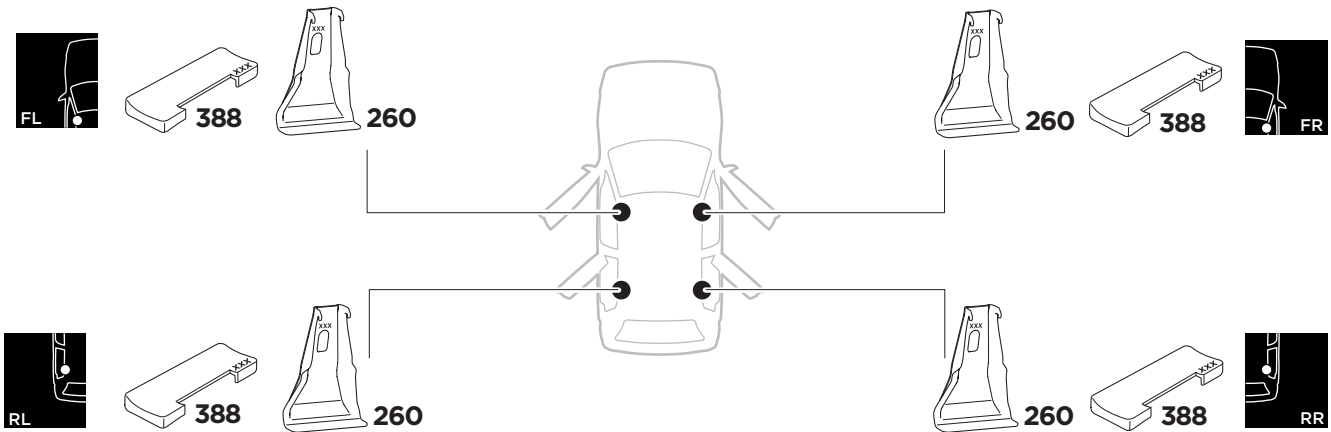

1

Kit 5123

LAND ROVER Freelander 2, 5-dr SUV, 07-14

ISO 11154-E

1 KIT + FOOT PACK 2

2

3

THULE WingBar Evo	THULE WingBar Edge	THULE WingBar	THULE SquareBar	Evo X (scale)	Edge X (scale)
LAND ROVER Freelander 2, 5-dr SUV, 07-14				46	E
THULE ProBar	THULE SlideBar				X (mm/inch)
LAND ROVER Freelander 2, 5-dr SUV, 07-14				1111 mm / 43 3/4"	

THULE WingBar Evo	THULE WingBar Edge	THULE WingBar	THULE SquareBar	Evo Y (scale)	Edge Y (scale)
LAND ROVER Freelander 2, 5-dr SUV, 07-14				44	I
THULE ProBar	THULE SlideBar				Y (mm/inch)
LAND ROVER Freelander 2, 5-dr SUV, 07-14				1091 mm / 43"	

	W (mm/inch)	Z (mm/inch)
LAND ROVER Freelander 2, 5-dr SUV, 07-14	700 mm / 27 1/2"	310 mm / 12 1/4"