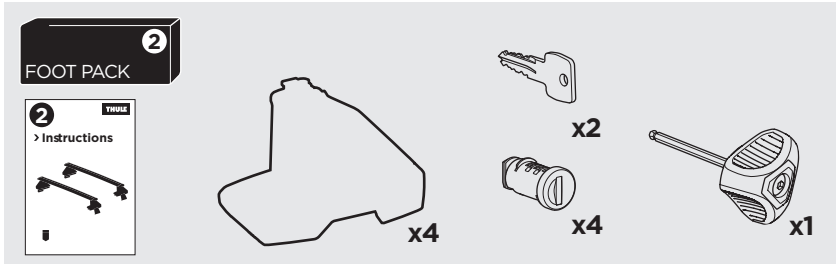

1

Kit 5123

LAND ROVER Freelander 2, 5-dr SUV, 07-14

ISO 11154-E

1 KIT + FOOT PACK 2

2

3

THULE WingBar Evo	THULE WingBar Edge	THULE WingBar	THULE SquareBar	Evo X (scale)	Edge X (scale)
LAND ROVER Freelander 2, 5-dr SUV, 07-14				46	E
THULE ProBar	THULE SlideBar				X (mm/inch)
LAND ROVER Freelander 2, 5-dr SUV, 07-14				1111 mm / 43 3/4"	

THULE WingBar Evo	THULE WingBar Edge	THULE WingBar	THULE SquareBar	Evo Y (scale)	Edge Y (scale)
LAND ROVER Freelander 2, 5-dr SUV, 07-14				44	I
THULE ProBar	THULE SlideBar				Y (mm/inch)
LAND ROVER Freelander 2, 5-dr SUV, 07-14				1091 mm / 43"	

	W (mm/inch)	Z (mm/inch)
LAND ROVER Freelander 2, 5-dr SUV, 07-14	700 mm / 27 1/2"	310 mm / 12 1/4"