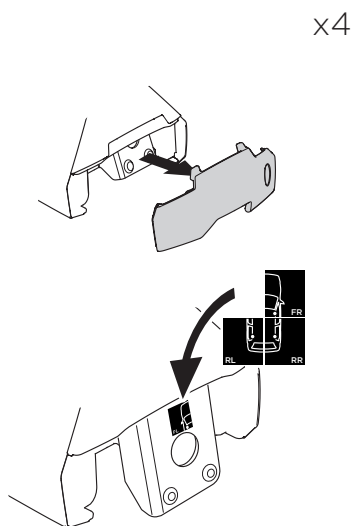

1

Kit 5123

LAND ROVER Freelander 2, 5-dr SUV, 07-14

ISO 11154-E

1 KIT + FOOT PACK 2

2

3

THULE WingBar Evo	THULE WingBar Edge	THULE WingBar	THULE SquareBar	Evo X (scale)	Edge X (scale)
LAND ROVER Freelander 2, 5-dr SUV, 07-14				46	E
THULE ProBar	THULE SlideBar				X (mm/inch)
LAND ROVER Freelander 2, 5-dr SUV, 07-14				1111 mm / 43 3/4"	

THULE WingBar Evo	THULE WingBar Edge	THULE WingBar	THULE SquareBar	Evo Y (scale)	Edge Y (scale)
LAND ROVER Freelander 2, 5-dr SUV, 07-14				44	I
THULE ProBar	THULE SlideBar				Y (mm/inch)
LAND ROVER Freelander 2, 5-dr SUV, 07-14				1091 mm / 43"	

	W (mm/inch)	Z (mm/inch)
LAND ROVER Freelander 2, 5-dr SUV, 07-14	700 mm / 27 1/2"	310 mm / 12 1/4"