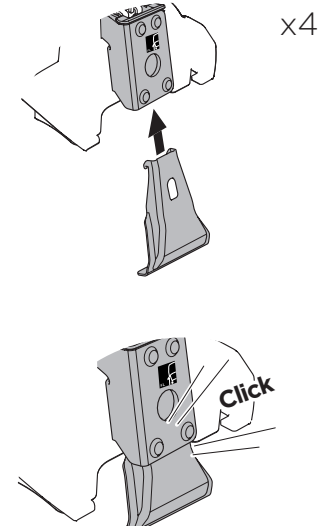

1

Kit 5123

LAND ROVER Freelander 2, 5-dr SUV, 07-14

ISO 11154-E

1 KIT + FOOT PACK 2

2

3

THULE WingBar Evo	THULE WingBar Edge	THULE WingBar	THULE SquareBar	Evo X (scale)	Edge X (scale)
LAND ROVER Freelander 2, 5-dr SUV, 07-14				46	E
THULE ProBar	THULE SlideBar				X (mm/inch)
LAND ROVER Freelander 2, 5-dr SUV, 07-14				1111 mm / 43 3/4"	

THULE WingBar Evo	THULE WingBar Edge	THULE WingBar	THULE SquareBar	Evo Y (scale)	Edge Y (scale)
LAND ROVER Freelander 2, 5-dr SUV, 07-14				44	I
THULE ProBar	THULE SlideBar				Y (mm/inch)
LAND ROVER Freelander 2, 5-dr SUV, 07-14				1091 mm / 43"	

	W (mm/inch)	Z (mm/inch)
LAND ROVER Freelander 2, 5-dr SUV, 07-14	700 mm / 27 1/2"	310 mm / 12 1/4"